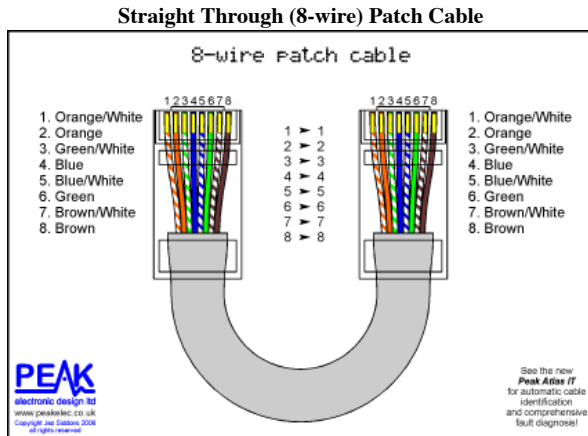

- Home
- Products
- Services
- News
- Support
- Distributors
- Links
- Contact Us
- View Cart / Checkout

Ethernet (Cat 5) Wiring Diagrams

Category 5, Cat5, Cat5e, Cat6, Wiring Diagrams, Network Cables, Straight Through cables, crossover cables, token ring cables, RJ45, UTP, STP, wiring instructions:

Token Ring Cable

Ethernet Economiser (Economizer / Splitter)

All these cable types will be automatically analysed by the Atlas IT (Firmware V2 or later). Cable type identification for these cable types (including faulty cables) is performed by the Atlas IT (Firmware V3 or later). [Click here](#) for product details.