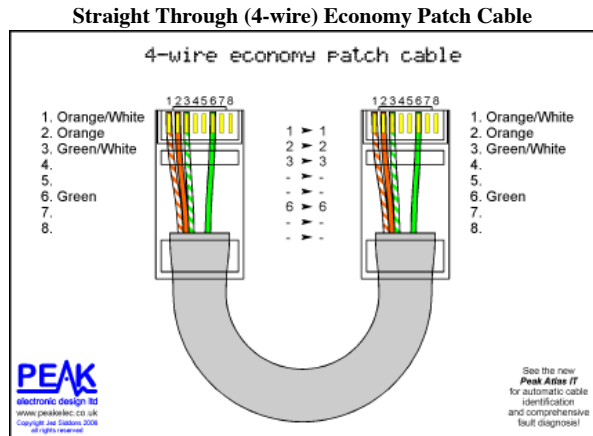

- Home
- Products
- Services
- News
- Support
- Distributors
- Links
- Contact Us
- View Cart / Checkout

Ethernet (Cat 5) Wiring Diagrams

Category 5, Cat5, Cat5e, Cat6, Wiring Diagrams, Network Cables, Straight Through cables, crossover cables, token ring cables, RJ45, UTP, STP, wiring instructions:

Token Ring Cable

Ethernet Economiser (Economizer / Splitter)

All these cable types will be automatically analysed by the Atlas IT (Firmware V2 or later). Cable type identification for these cable types (including faulty cables) is performed by the Atlas IT (Firmware V3 or later). [Click here](#) for product details.