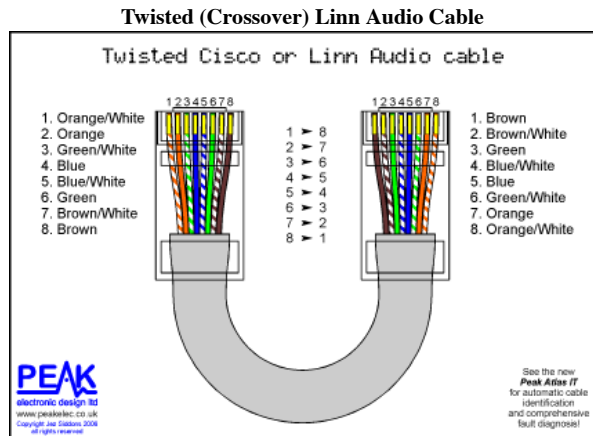

- Home
- Products
- Services
- News
- Support
- Distributors
- Links
- Contact Us
- View Cart / Checkout

Ethernet (Cat 5) Wiring Diagrams

Category 5, Cat5, Cat5e, Cat6, Wiring Diagrams, Network Cables, Straight Through cables, crossover cables, token ring cables, RJ45, UTP, STP, wiring instructions:

Token Ring Cable

Ethernet Economiser (Economizer / Splitter)

All these cable types will be automatically analysed by the Atlas IT (Firmware V2 or later). Cable type identification for these cable types (including faulty cables) is performed by the Atlas IT (Firmware V3 or later). [Click here](#) for product details.