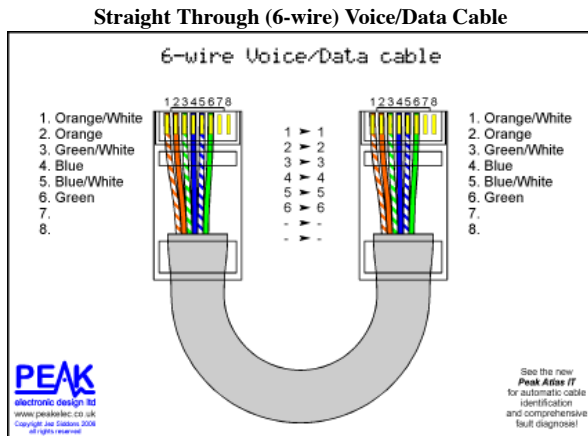

- Home
- Products
- Services
- News
- Support
- Distributors
- Links
- Contact Us
- View Cart / Checkout

Ethernet (Cat 5) Wiring Diagrams

Category 5, Cat5, Cat5e, Cat6, Wiring Diagrams, Network Cables, Straight Through cables, crossover cables, token ring cables, RJ45, UTP, STP, wiring instructions:

Token Ring Cable

Ethernet Economiser (Economizer / Splitter)

All these cable types will be automatically analysed by the Atlas IT (Firmware V2 or later). Cable type identification for these cable types (including faulty cables) is performed by the Atlas IT (Firmware V3 or later). [Click here](#) for product details.