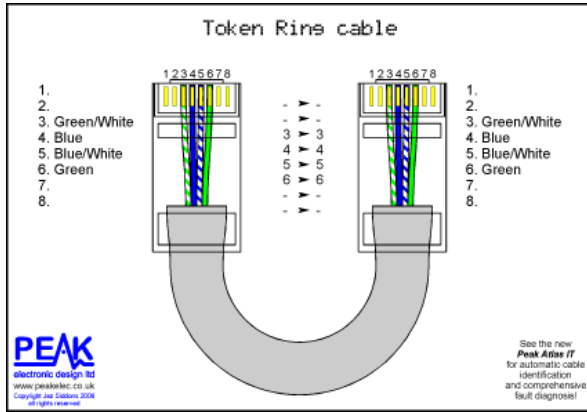

- Home
- Products
- Services
- News
- Support
- Distributors
- Links
- Contact Us
- View Cart / Checkout

Ethernet (Cat 5) Wiring Diagrams

Category 5, Cat5, Cat5e, Cat6, Wiring Diagrams, Network Cables, Straight Through cables, crossover cables, token ring cables, RJ45, UTP, STP, wiring instructions:

Token Ring Cable

Ethernet Economiser (Economizer / Splitter)

All these cable types will be automatically analysed by the Atlas IT (Firmware V2 or later). Cable type identification for these cable types (including faulty cables) is performed by the Atlas IT (Firmware V3 or later). [Click here](#) for product details.