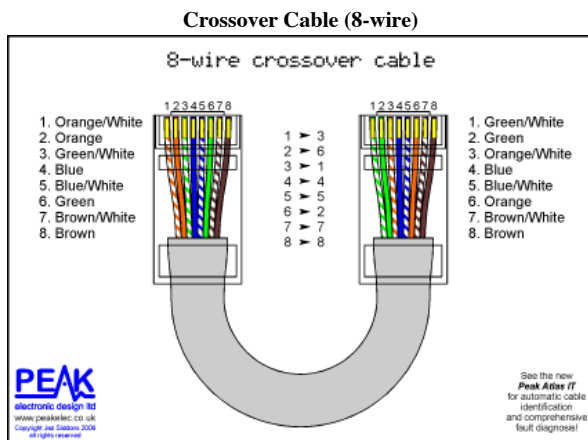

- Home
- Products
- Services
- News
- Support
- Distributors
- Links
- Contact Us
- View Cart / Checkout

Ethernet (Cat 5) Wiring Diagrams

Category 5, Cat5, Cat5e, Cat6, Wiring Diagrams, Network Cables, Straight Through cables, crossover cables, token ring cables, RJ45, UTP, STP, wiring instructions:

Token Ring Cable

Ethernet Economiser (Economizer / Splitter)

All these cable types will be automatically analysed by the Atlas IT (Firmware V2 or later). Cable type identification for these cable types (including faulty cables) is performed by the Atlas IT (Firmware V3 or later). [Click here](#) for product details.