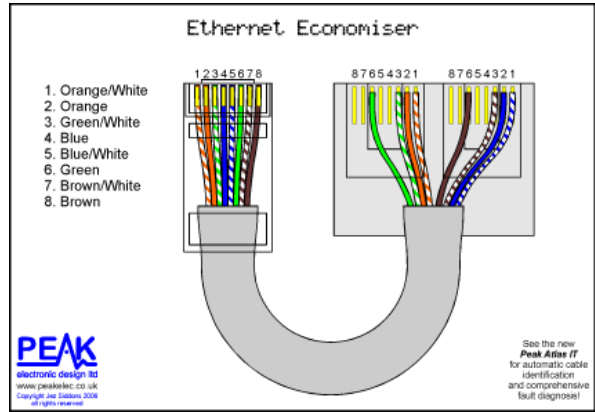

- Home
- Products
- Services
- News
- Support
- Distributors
- Links
- Contact Us
- View Cart / Checkout

Ethernet (Cat 5) Wiring Diagrams

Category 5, Cat5, Cat5e, Cat6, Wiring Diagrams, Network Cables, Straight Through cables, crossover cables, token ring cables, RJ45, UTP, STP, wiring instructions:

Token Ring Cable

Ethernet Economiser (Economizer / Splitter)

All these cable types will be automatically analysed by the Atlas IT (Firmware V2 or later). Cable type identification for these cable types (including faulty cables) is performed by the Atlas IT (Firmware V3 or later). [Click here](#) for product details.