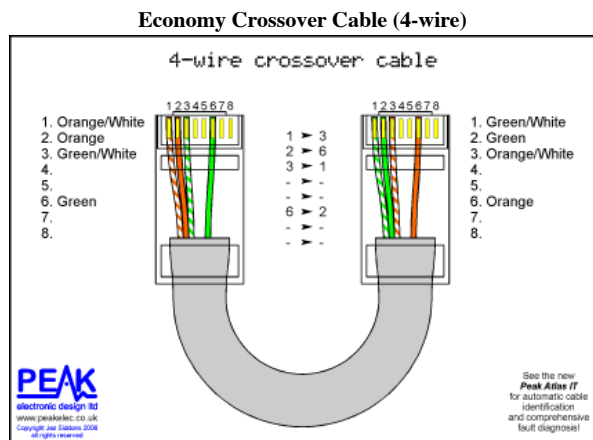

- Home
- Products
- Services
- News
- Support
- Distributors
- Links
- Contact Us
- View Cart / Checkout

Ethernet (Cat 5) Wiring Diagrams

Category 5, Cat5, Cat5e, Cat6, Wiring Diagrams, Network Cables, Straight Through cables, crossover cables, token ring cables, RJ45, UTP, STP, wiring instructions:

Token Ring Cable

Ethernet Economiser (Economizer / Splitter)

All these cable types will be automatically analysed by the Atlas IT (Firmware V2 or later). Cable type identification for these cable types (including faulty cables) is performed by the Atlas IT (Firmware V3 or later). [Click here](#) for product details.